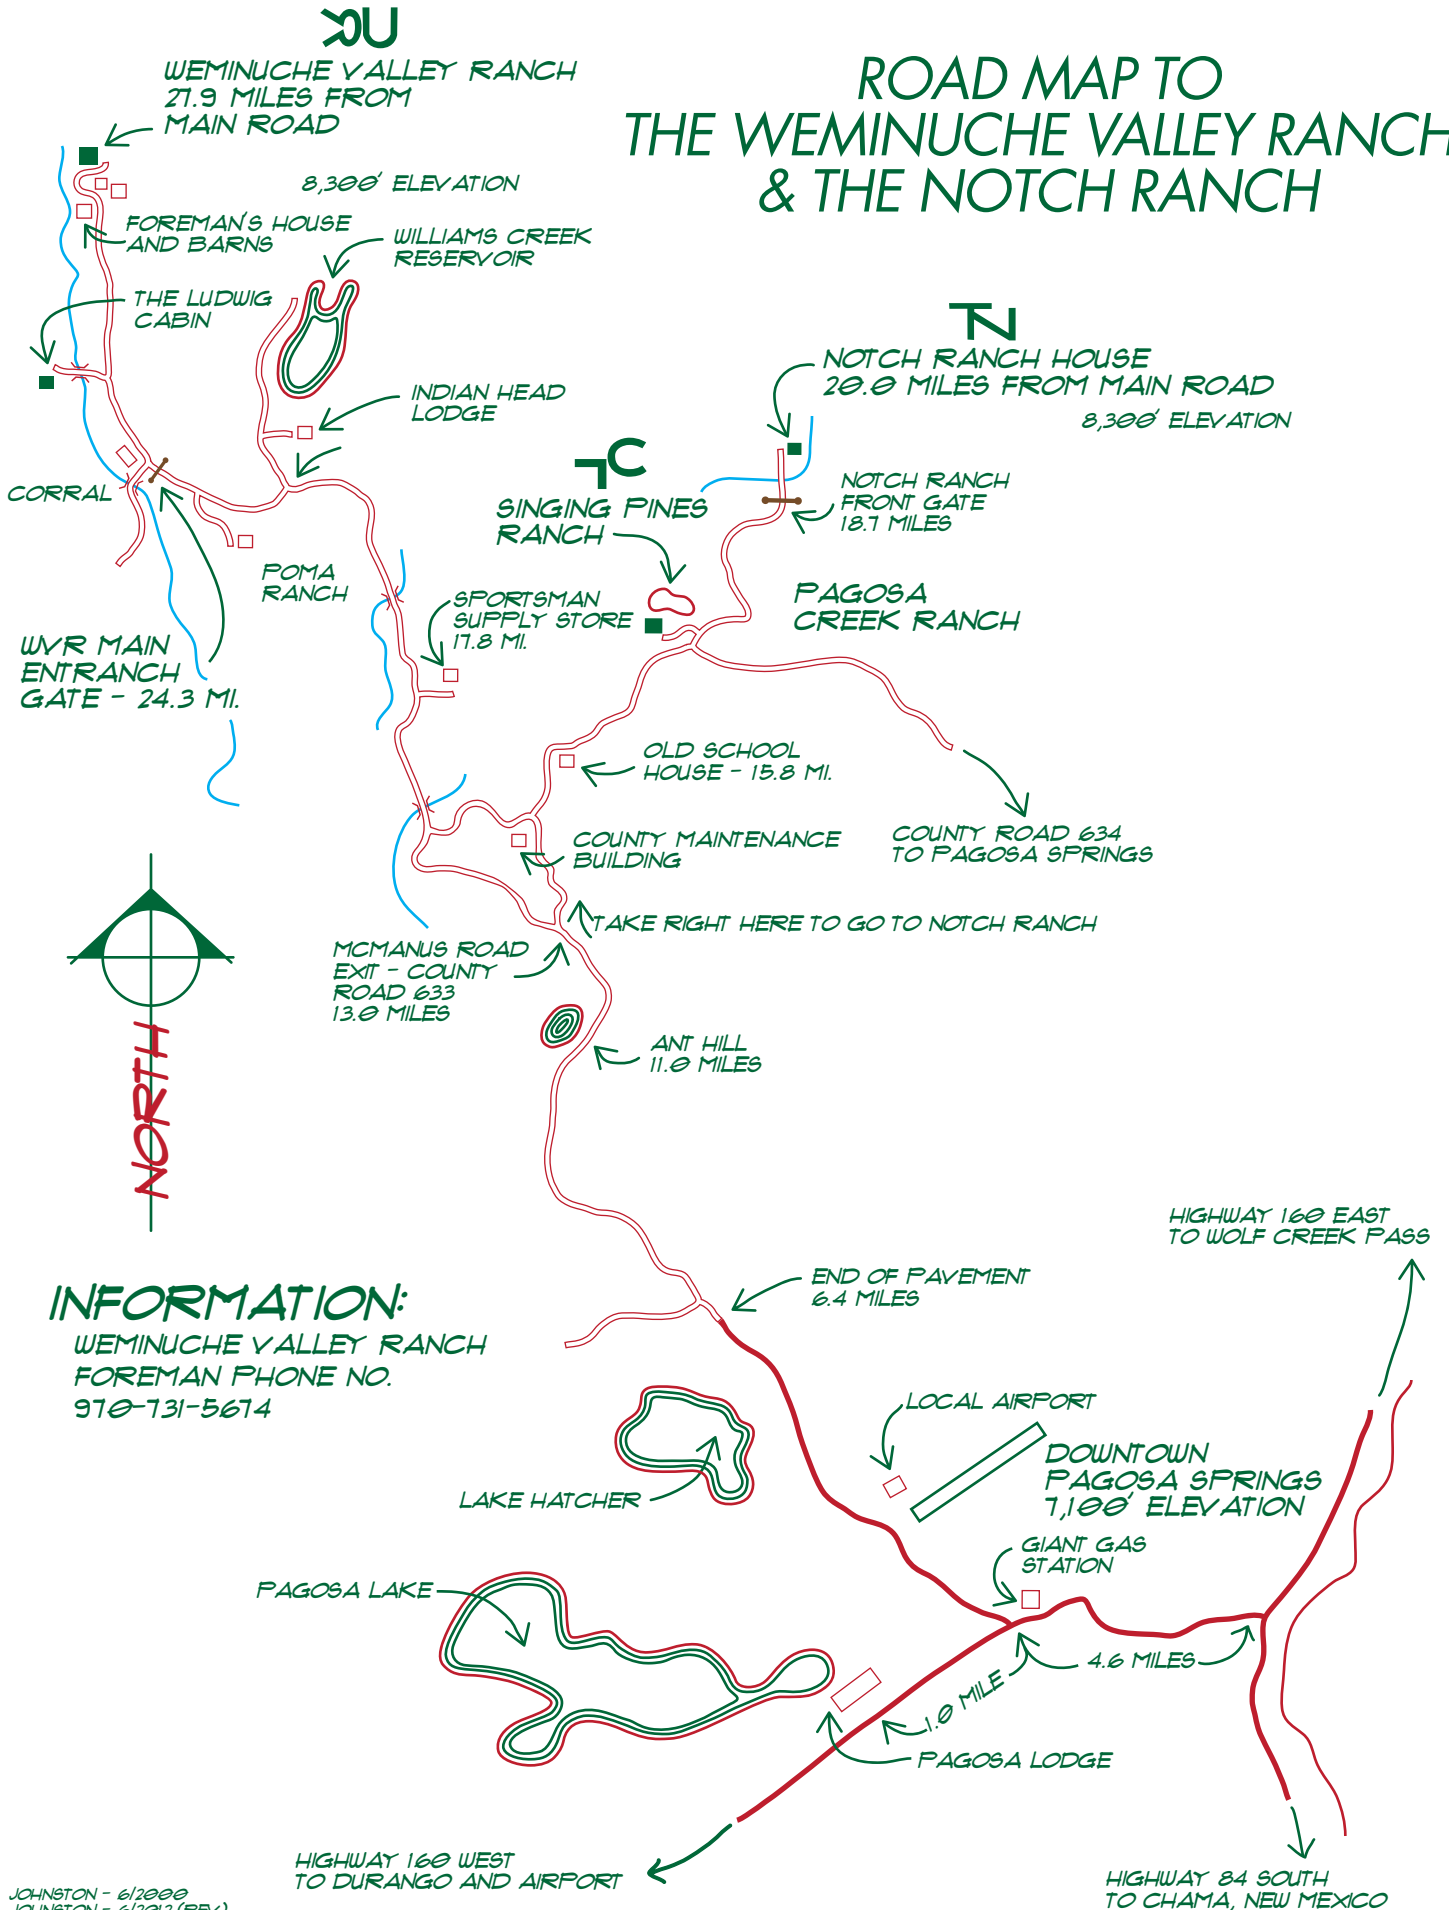

ROAD MAP TO THE WEMINUCHE VALLEY RANCH & THE NOTCH RANCH

INFORMATION:

WEMINUCHE VALLEY RANCH
FOREMAN PHONE NO.
970-731-5674